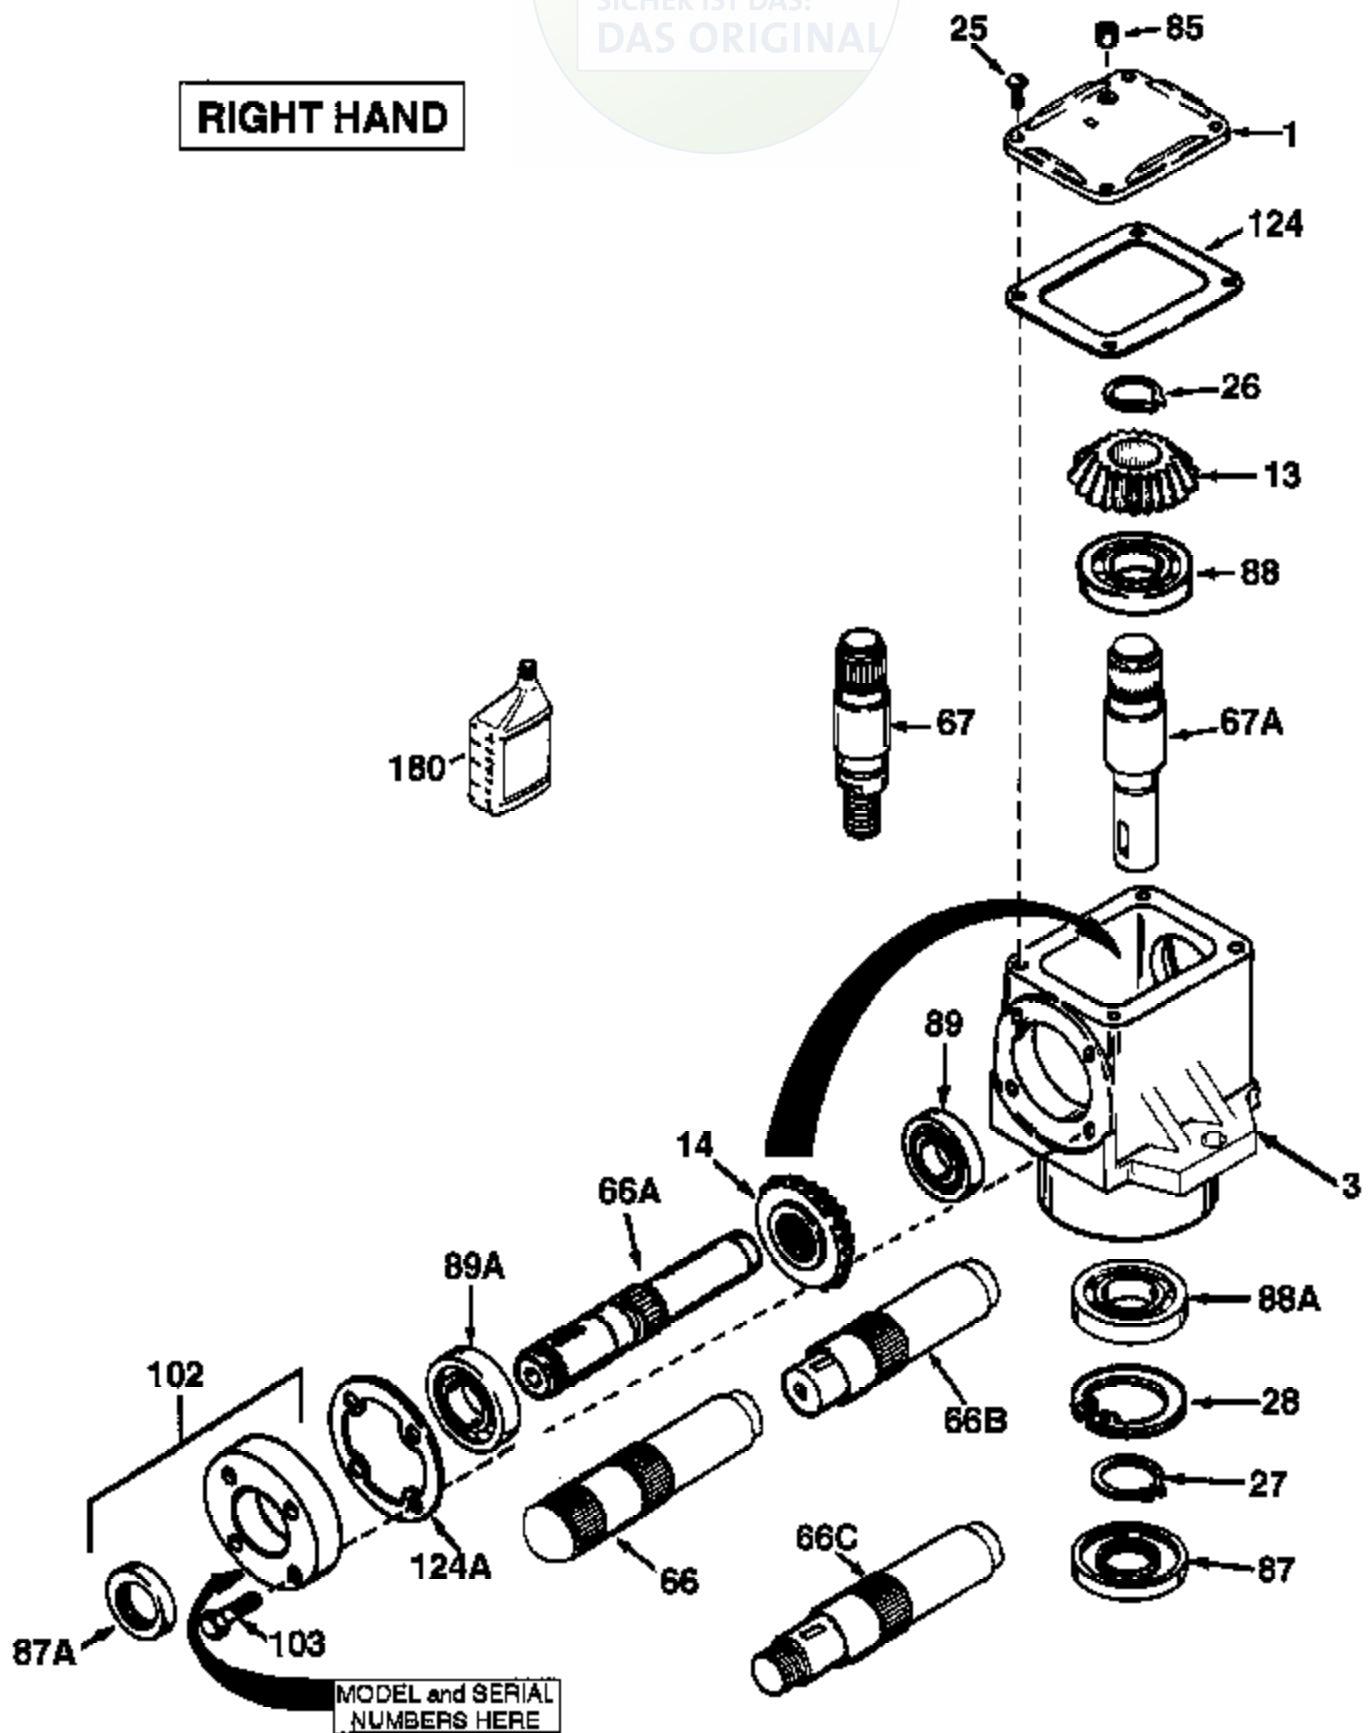

JOIST

SICHER IST DAS:
DAS ORIGINAL

RIGHT HAND

Ref #	Part Number	Qty	Description
1	772067	1	Right Angle Drive Head Cover
3	770124	1	Right Angle Drive Housing
13	778101A	1	Bevel Gear (17 teeth-steel)
14	778210A	1	Bevel Gear (17 teeth-steel)
25	792025	4	Screw 10-24 x 1/2"
26	788018	1	Retaining Ring
66A	776228	1	Input Shaft
67A	776434	1	Output Shaft
85	792039	1	Pipe Plug 1/8-27
87A	788031	1	Oil Seal 7/8"
87	788082	1	Oil Seal
88A	780204	1	Ball Bearing (.9838 ID)
88	780203	1000-1000-081	Ball Bearing (.9838 ID)
89A	780201	Peerless	Ball Bearing (.8745 ID)
89	780202	1	Ball Bearing (.7495 ID)
102	786029	1	Retainer Cap & Seal (Incl. 87A & 103)
103	792026	4	Bolt 1/4-20 x 7/8"
124	788028	1	Gasket
124A	788030B	1	Retainer Gasket
180	730229A	1	Gear Oil 80W90